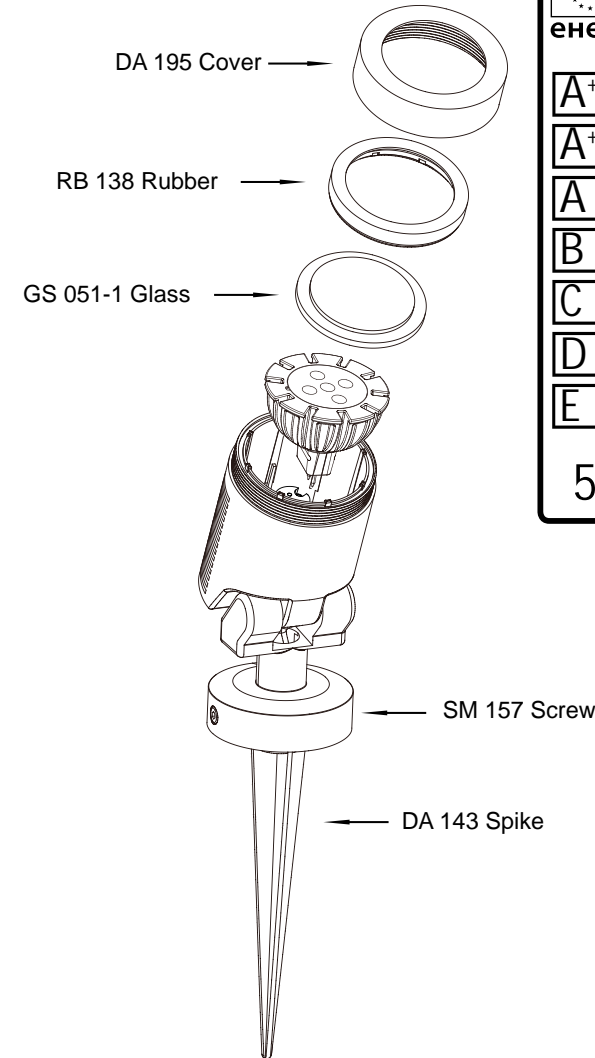

# Arcus

3164011

|              |                    |                           |
|--------------|--------------------|---------------------------|
| 5 Watt       | On/Off 5000        | Failure < 5% after 1000h  |
| 320 Lumen    | Non dimmable       | Failure < 10% after 6000h |
| 3000 Kelvin  | Instant full light | Flux > 80% after 6000h    |
| 10.000 Hours | Power factor > 0,5 | CRI > 65                  |

MR16 5x LED 12V  
5W GU5.3  
Art. nr.6194011

AC 115

**Garden  
Lights**

MI8010-20181122

**Garden  
Lights**

ATTENTION  
ATTENTIE  
ACHTUNG