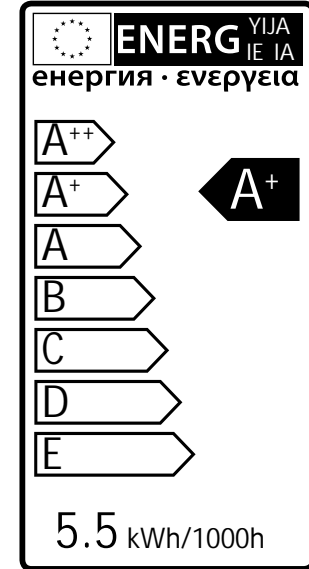

# Arcus

3164011

|              |                    |                           |
|--------------|--------------------|---------------------------|
| 5 Watt       | On/Off 5000        | Failure < 5% after 1000h  |
| 320 Lumen    | Non dimmable       | Failure < 10% after 6000h |
| 3000 Kelvin  | Instant full light | Flux > 80% after 6000h    |
| 10.000 Hours | Power factor > 0,5 | CRI > 65                  |