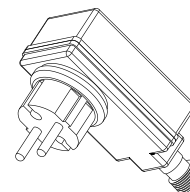

Mr16 LED  
 12V 3W GU5.3  
 Art. Nr. 6193011

Spike-DA031

Glass-GS043

Rubber-RB073

Screw-SM133

Screw-SM086

PRI.: 100-230V~50/60Hz  
 SEC.: 12Vdc Max: 12W

Main cable 8m SPT-1W with 4 screw outlets