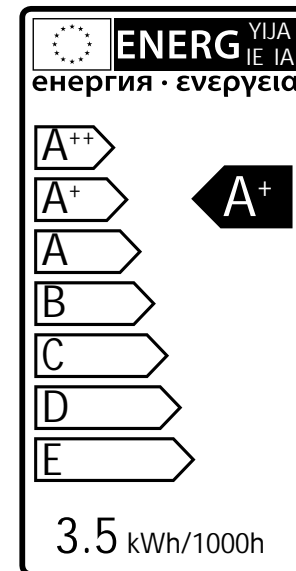

# Catalpa 3x

4121603

3 Watt      On/Off 5.000      Failure < 5% after 1000h  
 230 Lumen      Non dimmable      Failure < 10% after 6000h  
 3000 Kelvin      Instant full light      Flux > 80% after 6000h  
 10.000 Hours      Power factor > 0,5      CRI > 65

Mr16 LED  
 12V 3W GU5.3  
 Art. Nr. 6193011

Spike-DA031

Glass-GS043

Rubber-RB073

Screw-SM133

Screw-SM086

PRI.: 100-230V~50/60Hz  
 SEC.: 12Vdc Max: 12W

Main cable 8m SPT-1W with 4 screw outlets